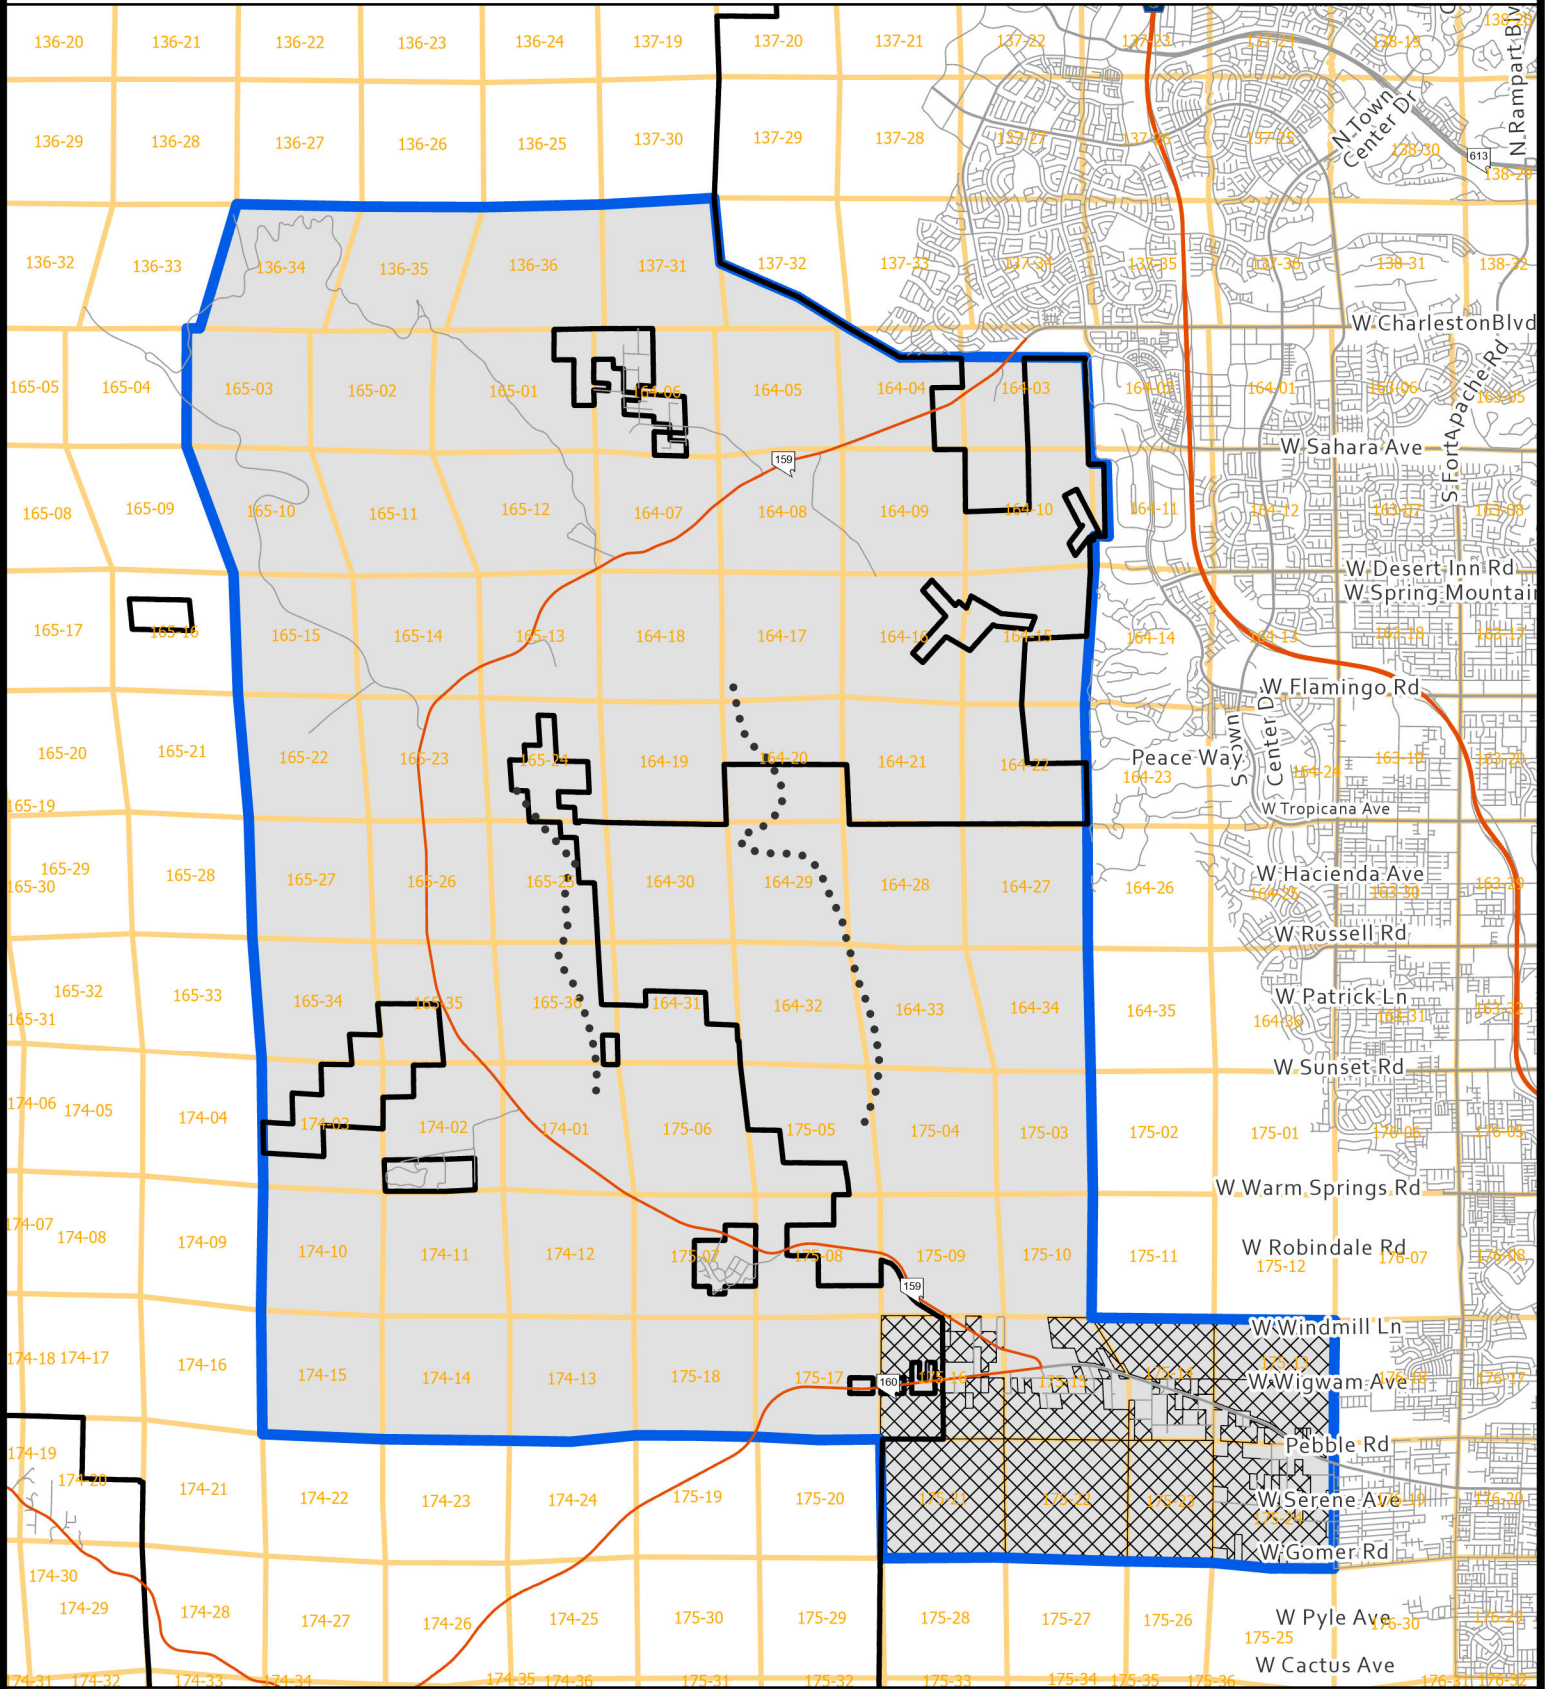

Red Rock Design Overlay Map

-  Red Rock Canyon National Conservation Area
-  Red Rock Overlay
-  Viewshed Ridge Lines
-  Exception Area
-  Book & Section

Date Prepared: August 2, 2023

This information is for display purposes only.
No liability is assumed as to the accuracy of the
data delineated herein.